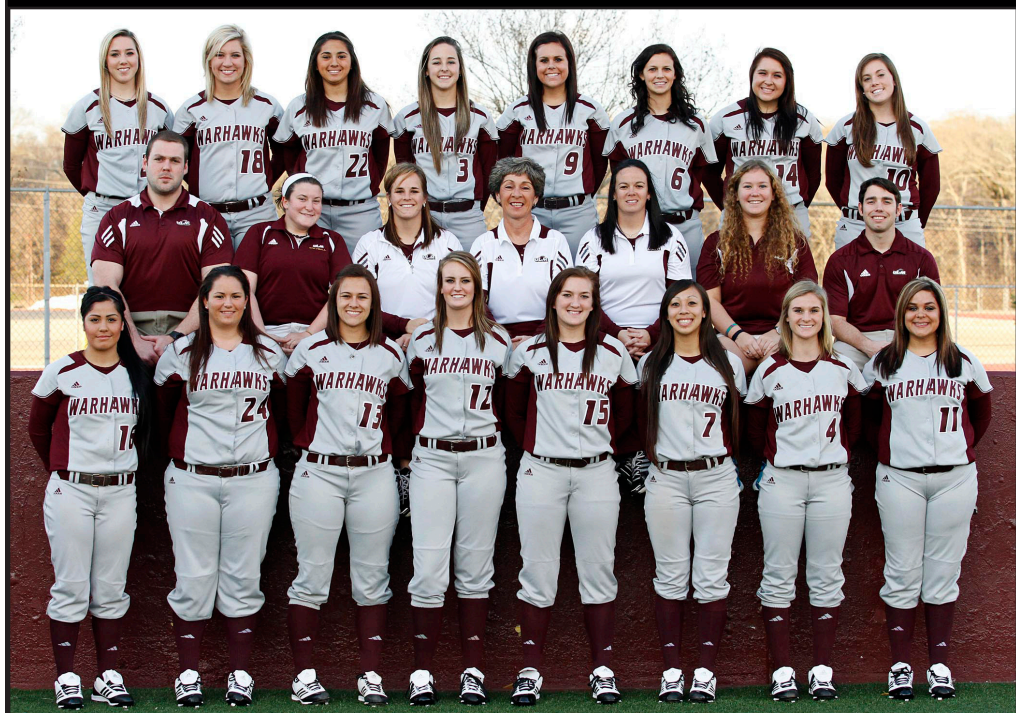

2012 ULM Softball Team

BY CLASS

Seniors..... Roxy Cassel
..... Jessica Chastka
..... Katie Girardi
Juniors ..... Elena DiMattia
..... Samantha Hamby
..... Haley McCall
..... Charlotte Pastor
..... Janel Salanoa
..... Karli Wainwright
Sophomores..... Miyuki Navarrete
..... Stephanie Routzon
Freshmen..... Kayla Boening
..... Alexis Cacioppo
..... Mackenzie Miller
..... Haylie Wilson

BY POSITION

C..... Roxy Cassel
..... Katie Girardi
IF..... Alexis Cacioppo
..... Katie Girardi
..... Haley McCall
..... Miyuki Navarrete
..... Charlotte Pastor
..... Stephanie Routzon
..... Janel Salanoa
OF..... Elena DiMattia
..... Karli Wainwright
P..... Jessica Chastka
..... Samantha Hamby
..... Stephanie Routzon
..... Haylie Wilson
UT..... Kayla Boening
..... Mackenzie Miller
DP..... Roxy Cassel
..... Janel Salanoa

BY STATE

California..... Alexis Cacioppo
..... Miyuki Navarrete
..... Janel Salanoa
Colorado..... Mackenzie Miller
..... Stephanie Routzon
Florida..... Katie Girardi
..... Haylie Wilson
Louisiana..... Elena DiMattia
..... Samantha Hamby
..... Haley McCall
..... Charlotte Pastor
..... Karli Wainwright
Texas..... Kayla Boening
..... Roxy Cassel
..... Jessica Chastka

No.	Player	Pos.	B/T	Ht.	Yr.	Hometown(Previous School)
3	Elena DiMattia	OF	L/R	5-4	Jr.	Sunset, La. (Beau Chene HS)
4	Mackenzie Miller	UT	R/R	5-6	Fr.	Evergreen, Colo. (Conifer HS)
6	Karli Wainwright	OF	L/R	5-4	Jr.	Lake Charles, La. (LSU-Eunice)
7	Miyuki Navarrete	IF	R/R	5-6	So.	San Jose, Calif. (Archbishop Mitty HS)
9	Samantha Hamby	P	R/R	5-7	Jr.	Monroe, La. (Central Alabama CC)
10	Charlotte Pastor	IF	L/R	5-3	Jr.	Metairie, La. (St. Mary's Dominican HS)
12	Stephanie Routzon	P/IF	R/R	6-0	So.	Wheat Ridge, Colo. (Wheat Ridge HS)
13	Roxy Cassel	C/DP	R/R	5-8	Sr.	Deer Park, Texas (Deer Park HS)
14	Haylie Wilson	P	R/R	5-3	Fr.	Middleburg, Fla. (The Bolles School)
15	Jessica Chastka	P	R/R	5-8	Sr.	College Station, Texas (A&M Consolidated HS)
16	Janel Salanoa	IF	R/R	5-5	Jr.	San Jose, Calif. (Evergreen Valley HS)
18	Haley McCall	IF	R/R	5-6	Jr.	Grand Chenier, La. (LSU-Eunice)
21	Kayla Boening	UT	L/R	5-4	Fr.	San Antonio, Texas (Poth HS)
22	Alexis Cacioppo	IF	R/R	5-5	Fr.	La Habra, Calif. (Sonora HS)
24	Katie Girardi	IF/C	R/R	5-8	Sr.	Pembroke Pines, Fla. (McArthur HS)

COACHING STAFF

Head Coach: Rosemary Holloway-Hill, 28th Season (Oral Roberts, '77)
Assistant Coach: Sara Vogt, Fourth Season (Indiana, '03)
Graduate Assistant Coach: Paige Cassady, Second Season (FIU, '10)

PRONUNCIATIONS

Kayla **Boening**..... BANE-ing
Alexis **Cacioppo** ..... cass-e-o-po
Jessica **Chastka** ..... chas-t-ka
Elena **DiMattia** ..... de-matt-e-ah

Miyuki Navarrete..... me-you-key na-va-rhet
Stephanie **Routzon**..... ROUTE-zun
Janel **Salanoa** ..... sal-A-noah
Sara **Vogt** ..... vote